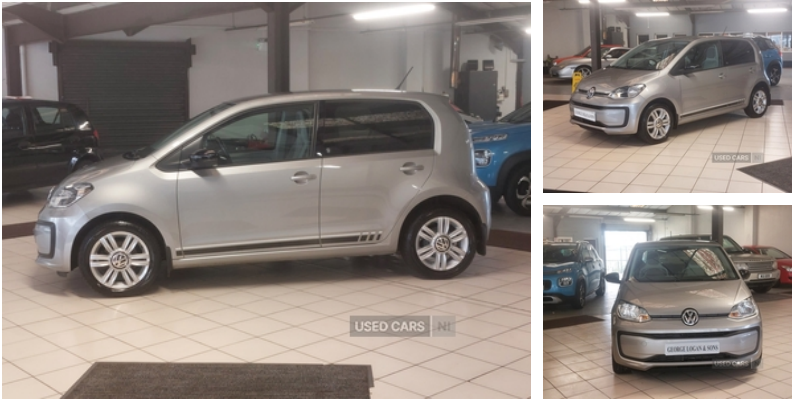

**Volkswagen Up 1.0 Up Beats 5dr | 2018**  
**OUTSTANDING LOW MILEAGE ONLY 10200 MILES - MOT**  
**JANUARY 2026**

**£9,500**

2018 Sept Volkswagen UP Beats 1.0 Petrol

Only 10200 Miles

5 Door

Mot January 2026

Serviced

2 Keys

DAB Radio

USB Connection

Electric Front Windows

Drivers Seat Height Adjustable

ABS

Hill Hold

Remote Central Locking

Alloys

Insurance Group 3E

6 Months RAC Warranty

Exceptional Low Mileage Car Must Be Seen to be Appreciated

Call Anytime 02893322184 or 07800787831

<b>Miles:</b>	10200
<b>Fuel Type:</b>	Petrol
<b>Transmission:</b>	Manual
<b>Colour:</b>	Silver
<b>Engine Size:</b>	999
<b>CO2 Emission:</b>	101
<b>Tax Band:</b>	Petrol/Diesel (£190 p/a)
<b>Body Style:</b>	Hatchback
<b>Insurance group:</b>	3E
<b>Reg:</b>	KGZ9308

**Technical Specs**

**DIMENSIONS**

<b>Length:</b>	3600mm
<b>Width:</b>	1645mm
<b>Height:</b>	1504mm
<b>Seats:</b>	4
<b>Luggage Capacity (Seats Up):</b>	251L
<b>Gross Weight:</b>	1320KG
<b>Max. Loading Weight:</b>	394KG